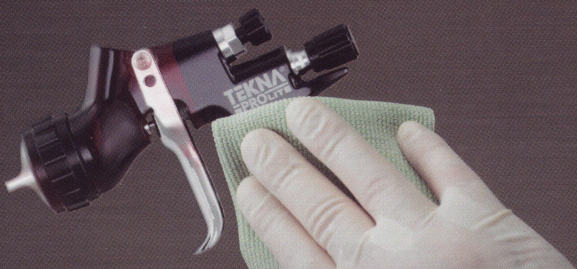

New Smyrna Beach 386-427-8080

Gainesville 352-373-4002

Longwood 407-265-2150

Orlando 407-428-0140

Kissimmee 407-944-8900

Lakeland 863-688-5577

Fastest Cleaning Spray Gun...  
Only from DeVilbiss

Fully Coated, Inside and Out